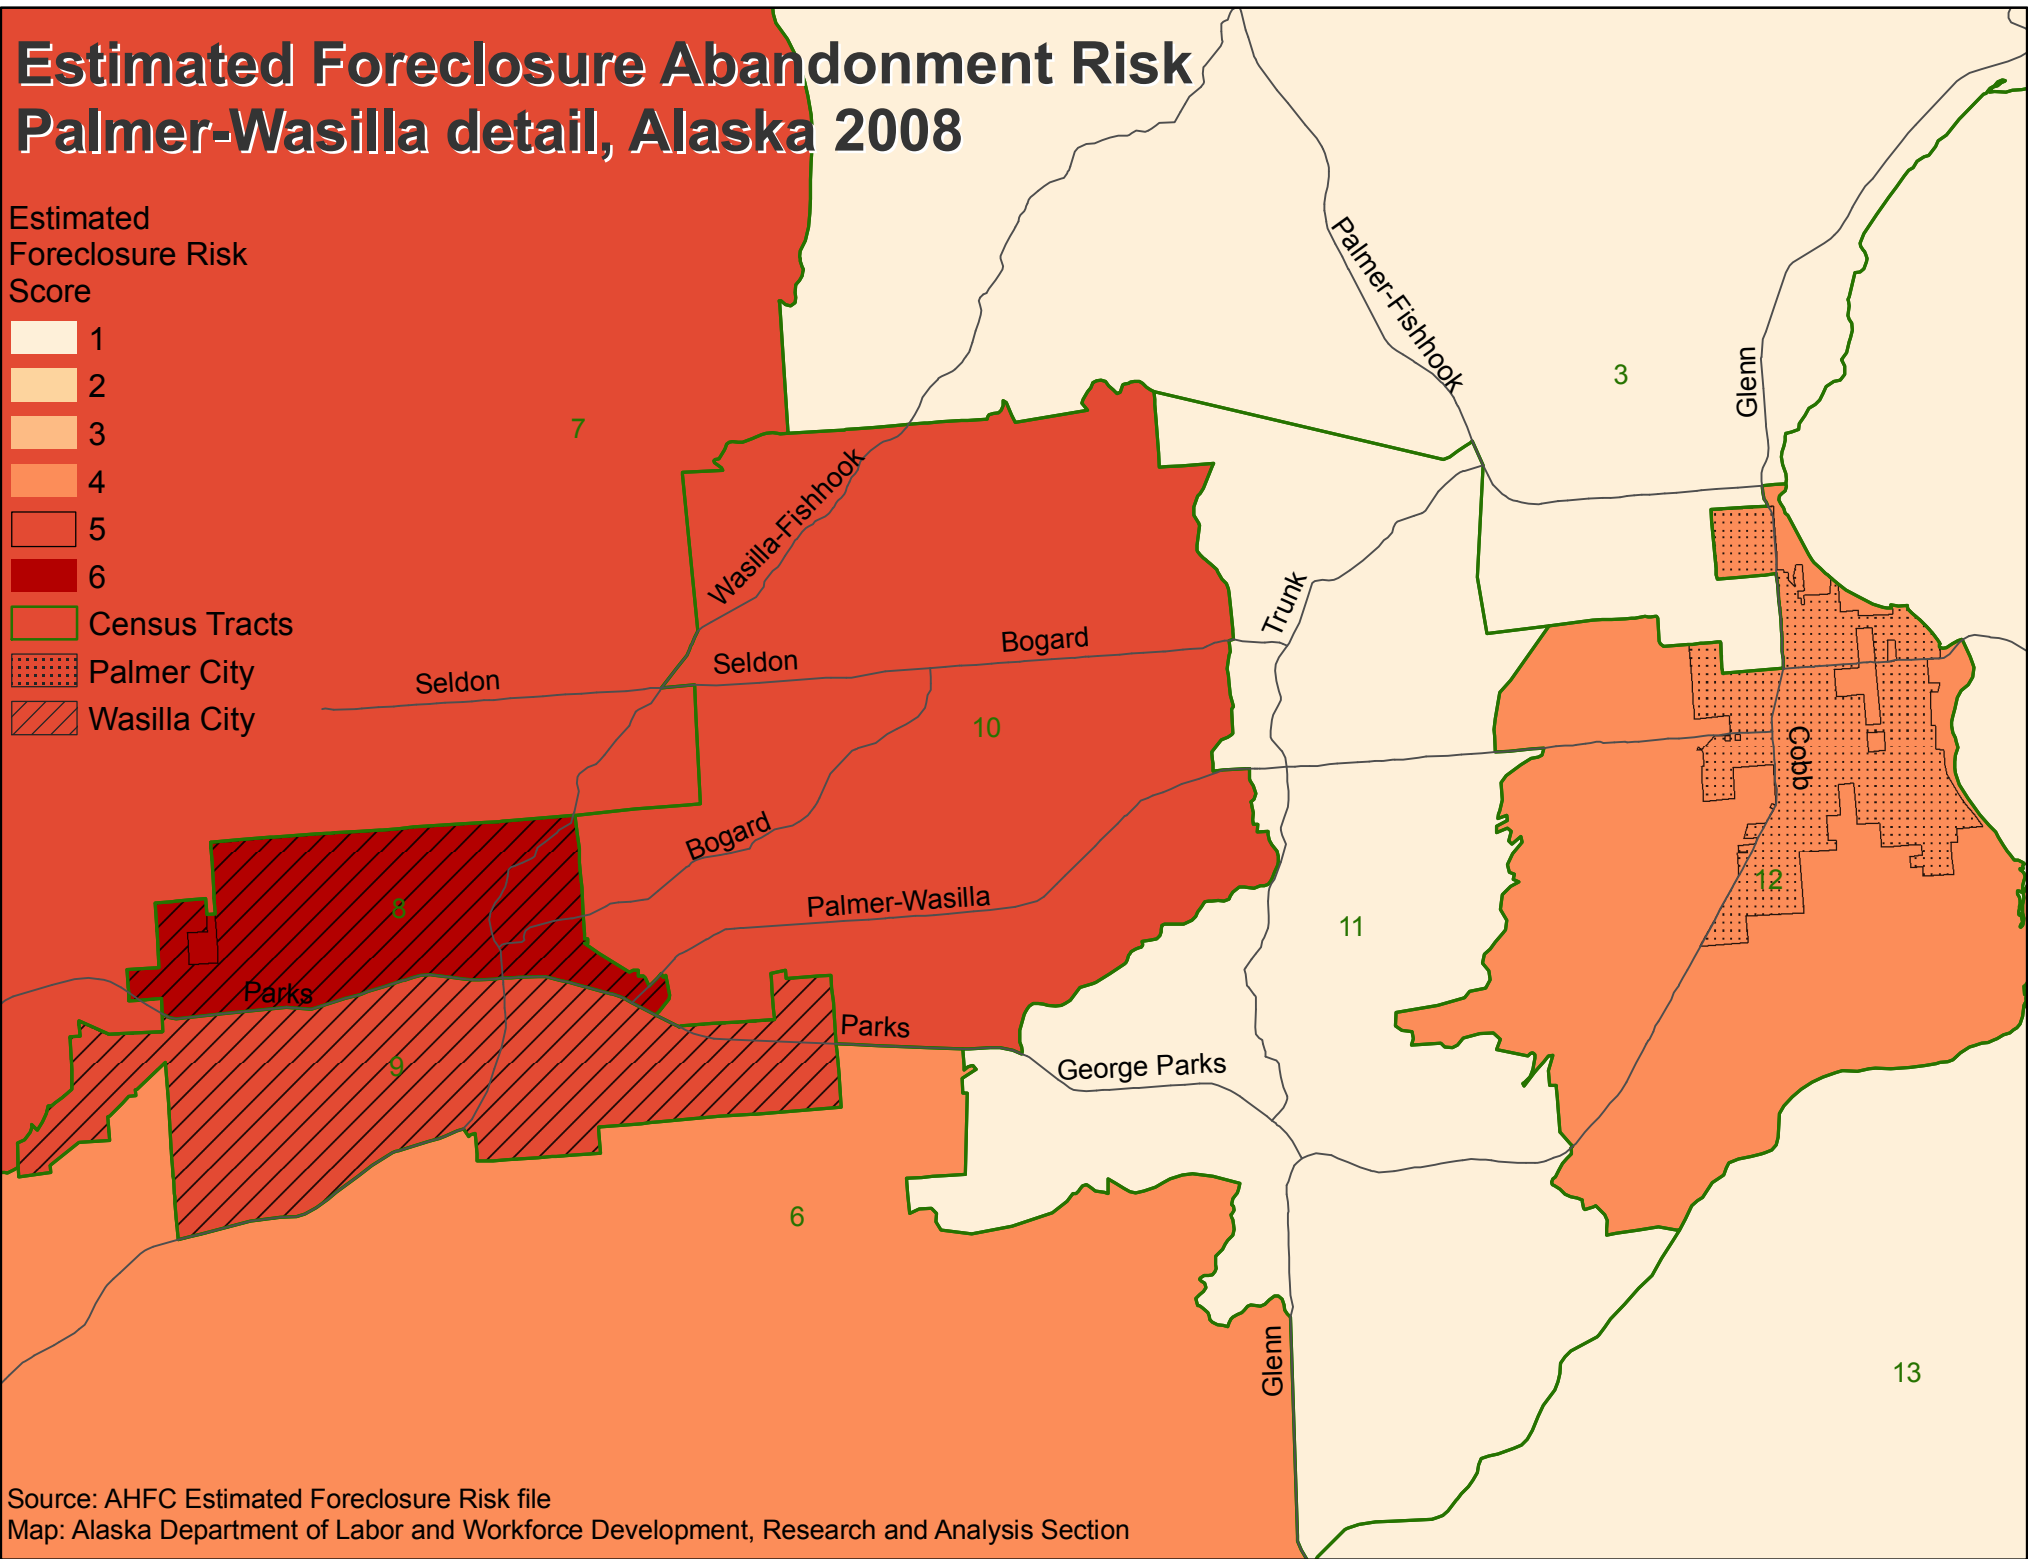

Estimated Foreclosure Abandonment Risk Palmer-Wasilla detail, Alaska 2008

Estimated
Foreclosure Risk
Score

Census Tracts

Palmer City

Wasilla City

Source: AHFC Estimated Foreclosure Risk file

Map: Alaska Department of Labor and Workforce Development, Research and Analysis Section