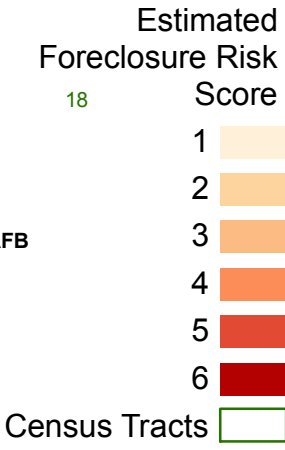

Estimated Foreclosure Abandonment Risk Fairbanks North Star Borough, Alaska 2008

Source: AHFC Estimated Foreclosure Risk file
 Map: Alaska Department of Labor and Workforce Development, Research and Analysis Section
 NOTE: No data available for Eielson AFB